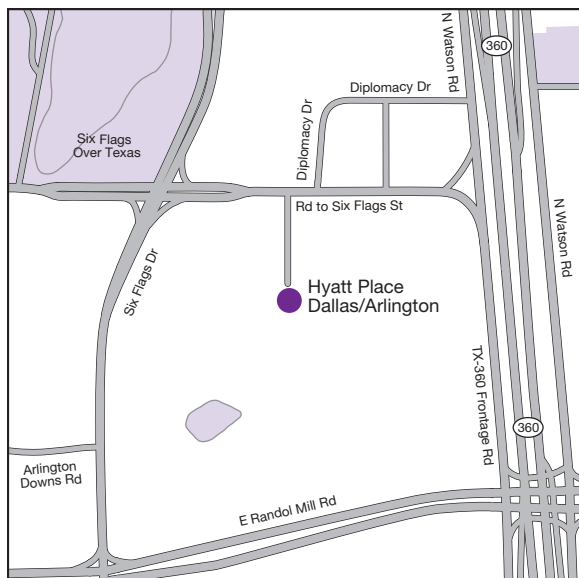

GUESTROOM FEATURES

- 127 guestrooms
- Hyatt Grand Bed™
- 42" flat-panel HDTV
- Hyatt Plug Panel™ media center for connecting your laptop or media device to the TV
- Cozy Corner sectional sofa-sleeper
- Refrigerator and single serve coffee maker
- Complimentary wireless internet
- Separate workspace